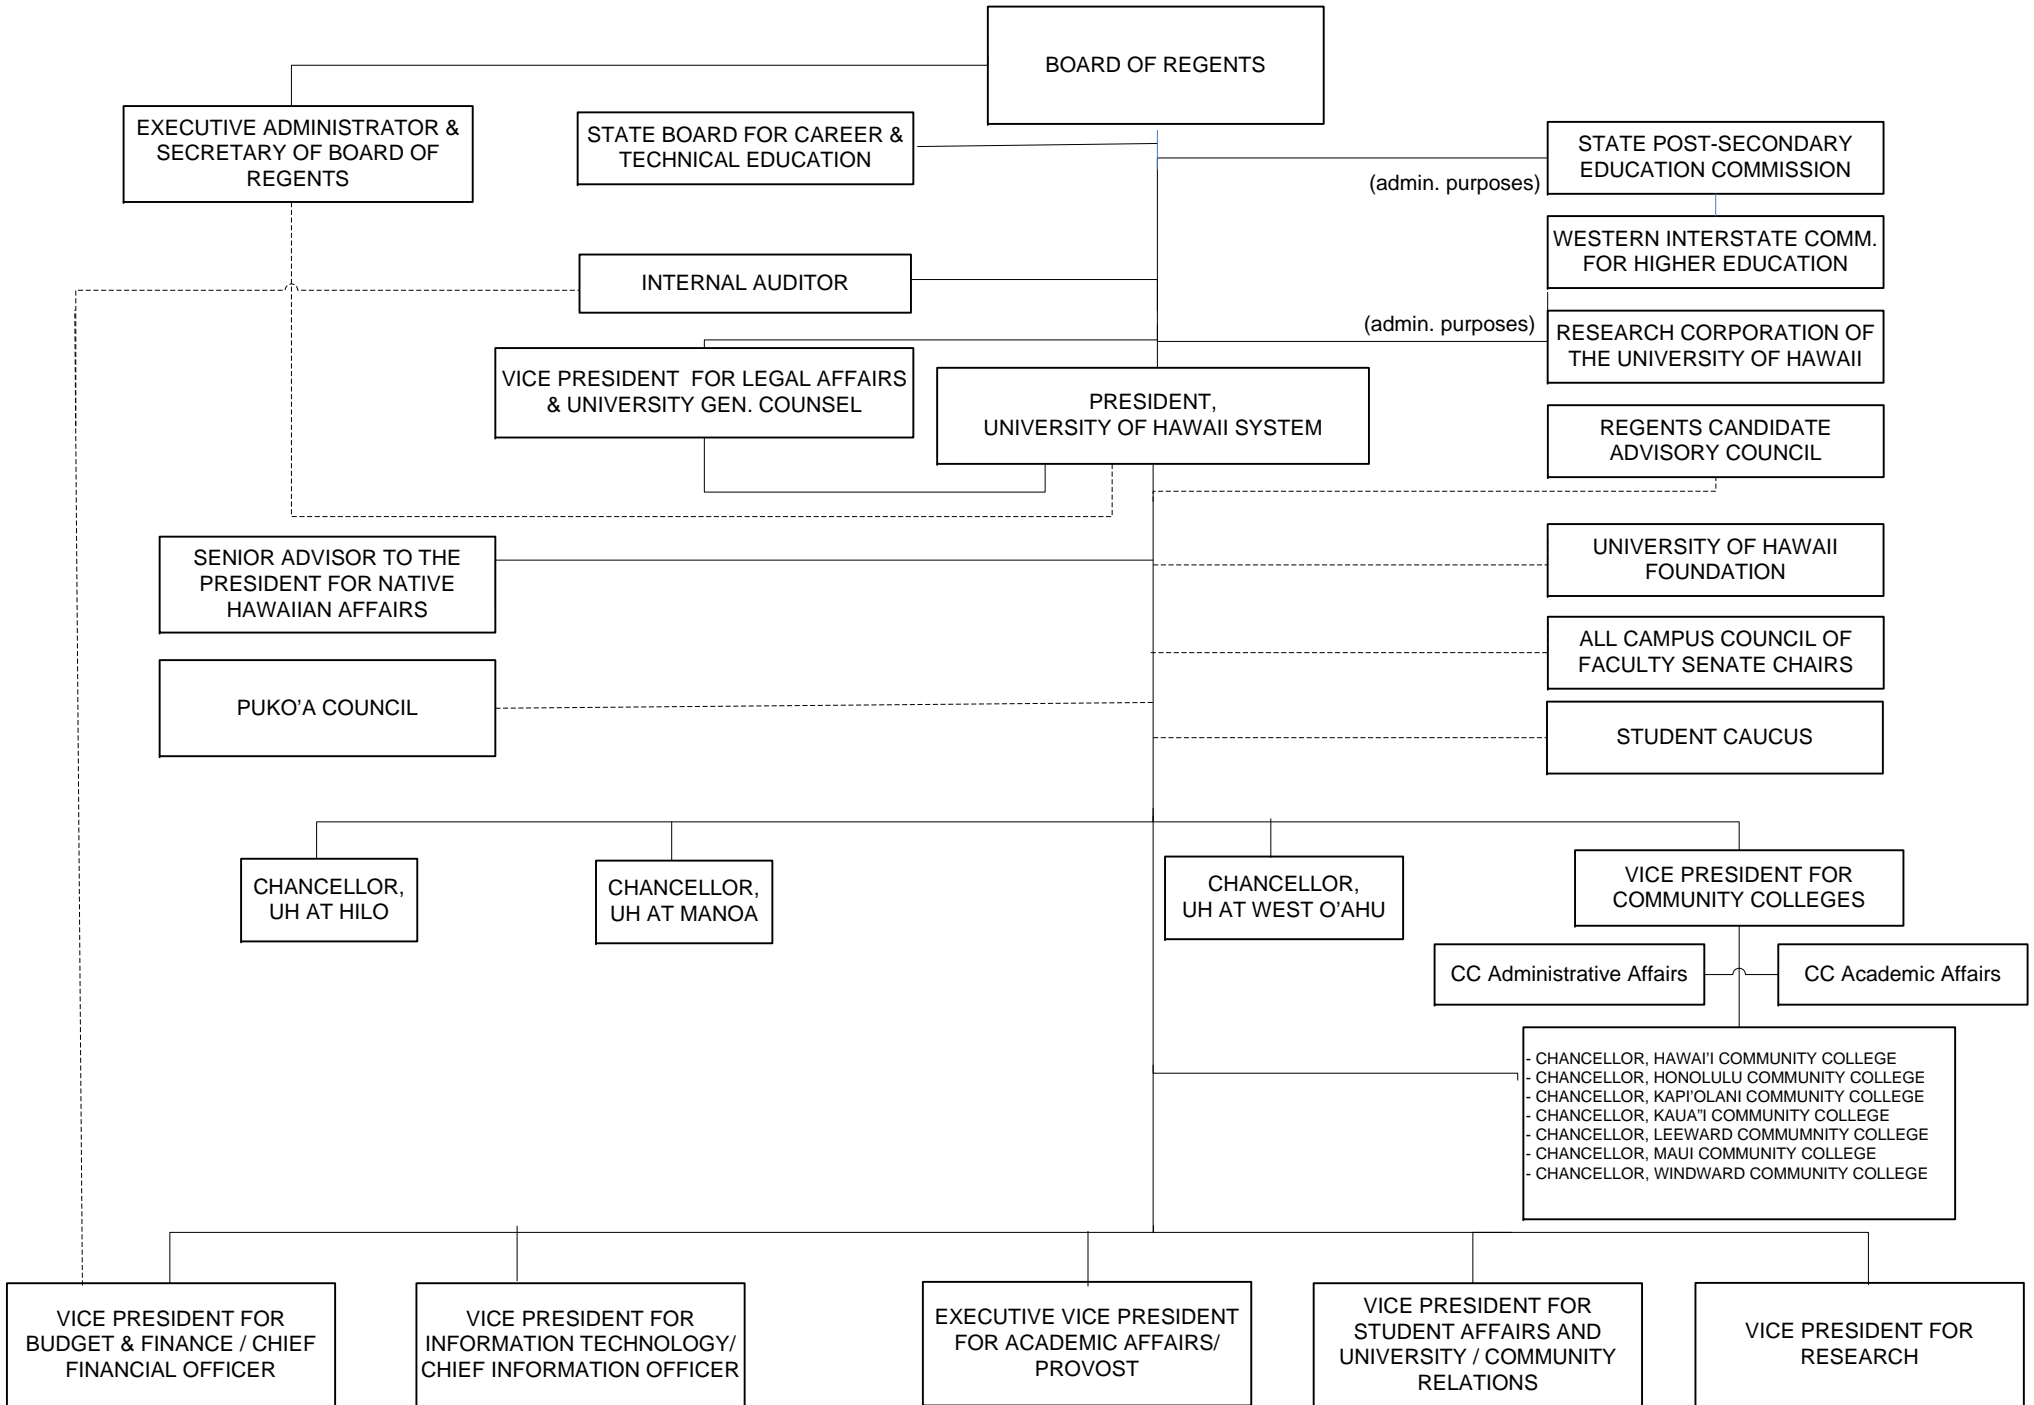

**STATE OF HAWAII
UNIVERSITY OF HAWAII
ORGANIZATION CHART**